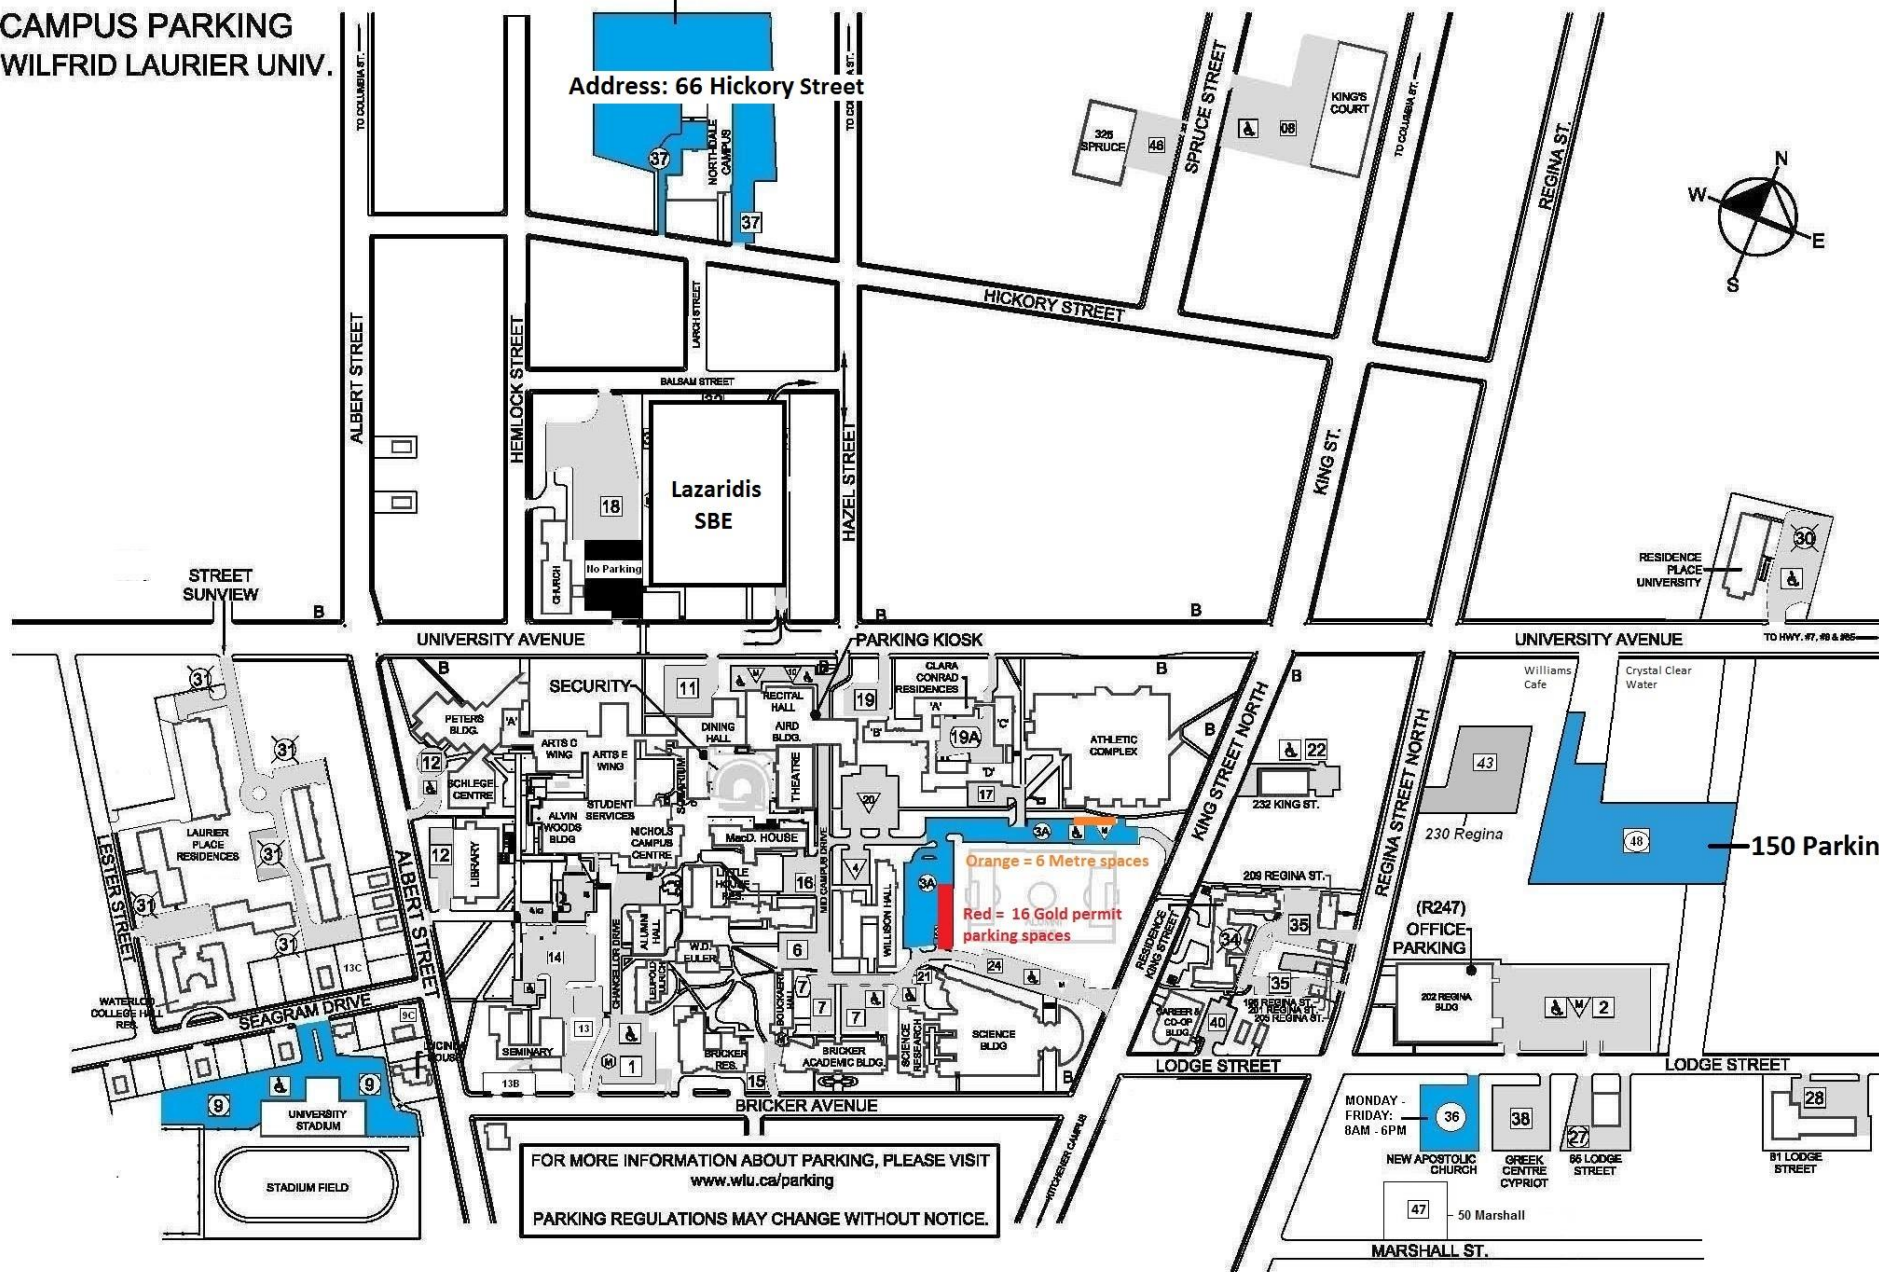

Blue = White Permit Parking

CAMPUS PARKING WILFRID LAURIER UNIV.

194 Parking Spaces

Address: 66 Hickory Street

FOR MORE INFORMATION ABOUT PARKING, PLEASE VISIT
www.wlu.ca/parking
 PARKING REGULATIONS MAY CHANGE WITHOUT NOTICE.